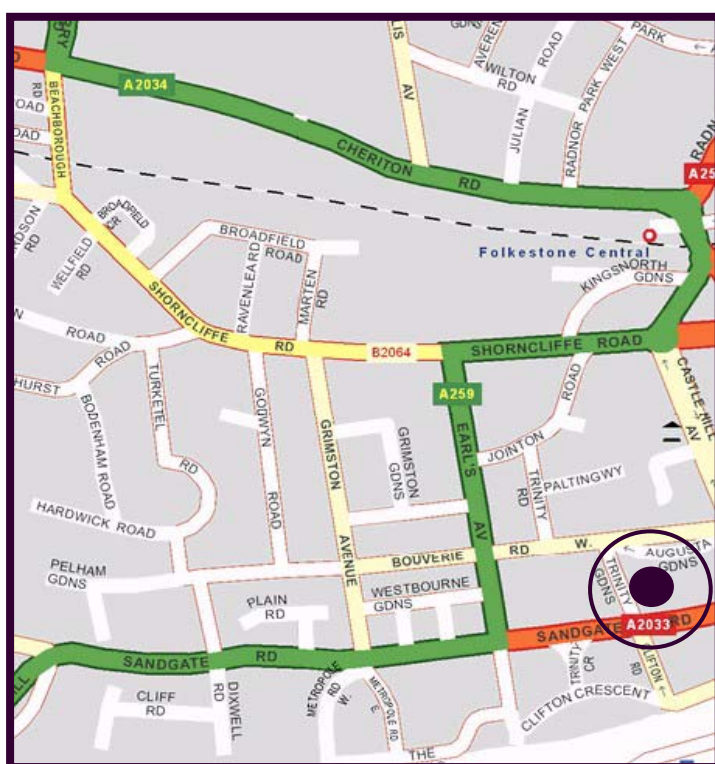

### Directions and Contact Details:

From the M20 leave at Junction 13, follow signs for town centre (A20). At the second set of traffic lights, take the middle lane and go straight on into Beachborough Rd, continue on this road under the railway bridge, as it becomes Shorncliffe Rd, after ½ Mile turn right into Earls Ave (A259). Take the second turning on the left into Bouverie Rd West, Augusta Gardens / Trinity Gardens is the next turning on the right and the hotel is on the left

**Parking:** There is plenty of on-street parking in front of the hotel, in addition the hotel benefits from its own parking bays that can be pre-booked if required.

Hotel Relish  
4 Augusta Gardens  
Folkestone, CT20 2RR  
Tel: 01303 850952  
Fax: 01303 850958  
reservations@hotelrelish.co.uk  
www.hotelrelish.co.uk